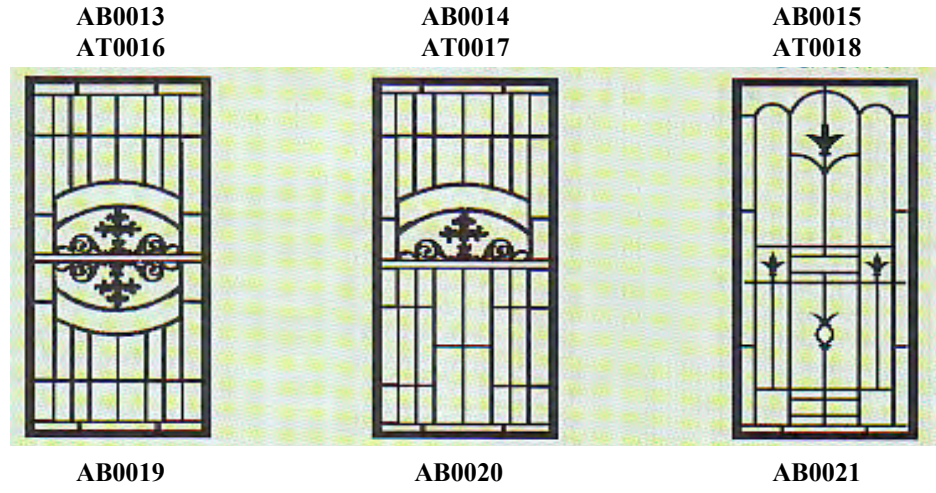

H001

H002

H003

AH007

AH009

AH006

AT0010

AT0011

AT0012

AB0013  
AT0016

AB0014  
AT0017

AB0015  
AT0018

AB0019

AB0020

AB0021

**AH007**  
**Standard Diamond**  
 Strand thickness 7mm.  
 This grille meets  
 the shear strength  
 requirement of  
 Australian Security Door  
 Standard AS5039.

**AH006**  
**Decorative Diamond**  
 Strand thickness 7mm.  
 This grille meets  
 the shear strength  
 requirement of  
 Australian Security Door  
 Standard AS5039.

**AH009**  
**Small Diamond**  
 Strand thickness 7mm.  
 This grille meets  
 the shear strength  
 requirement of  
 Australian Security Door  
 Standard AS5039.

**WINDOW GRILL ONLY**  
**Light Weight Diamond**  
 Strand thickness 5mm.  
 Light weight design  
 safety grille.